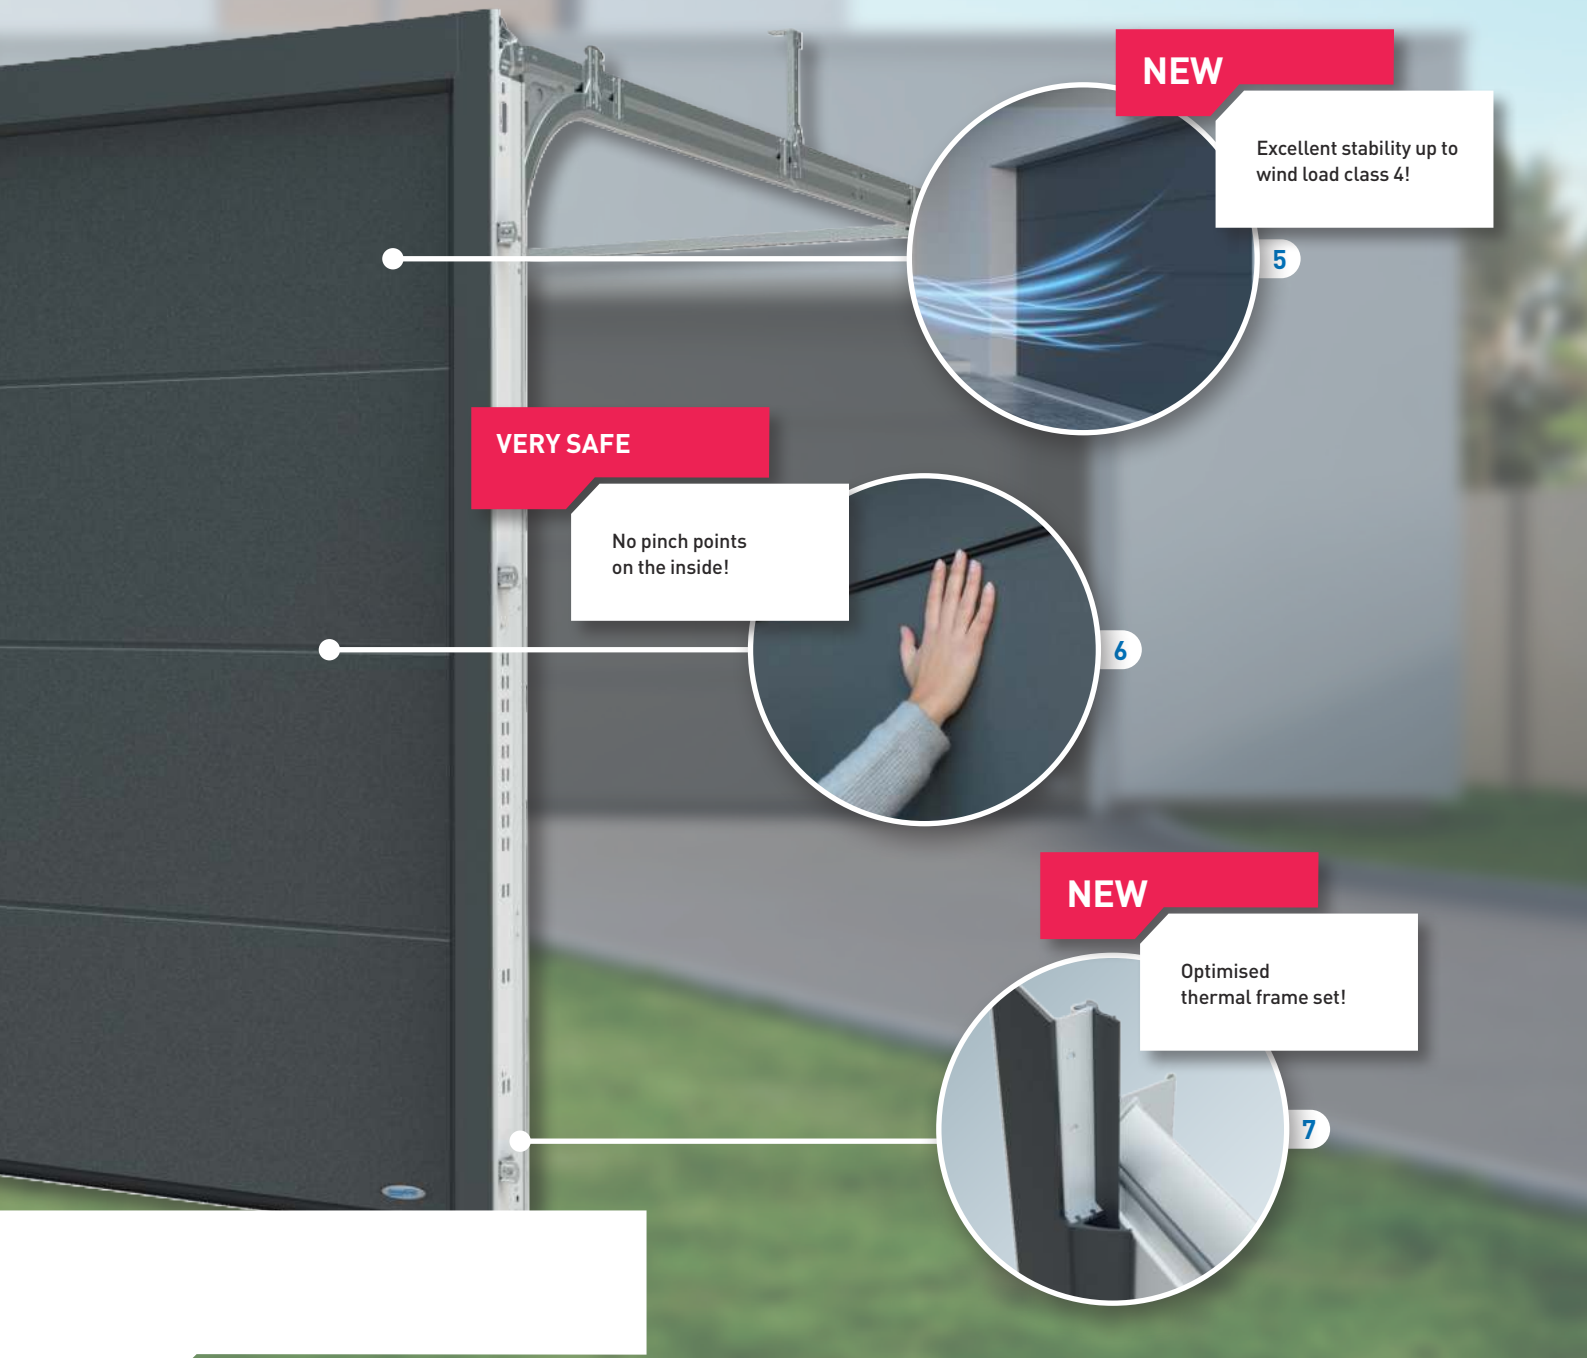

5 New: quality that stands firm

What makes the Evolution premium sectional door so special is the top-quality materials, first-class workmanship and components that are perfectly matched to each other – all made in Germany, of course! The high manufacturing quality guarantees excellent stability that can withstand a wind load of up to class 4.

6 Anti-pinch protection inside and out

The special design of the sections and hinges prevents pinching on the door leaf from the out-set.

7 New: thermal door frame set in a new design

With thermal optimisation on three sides and double seals, the new, optimised thermal door frame set, available on request, improves thermal insulation by up to 15%* (when mounted behind the opening). This performance is dependent on the door pattern and size. So the new thermal door frame set actively contributes to optimising the performance of the entire building.