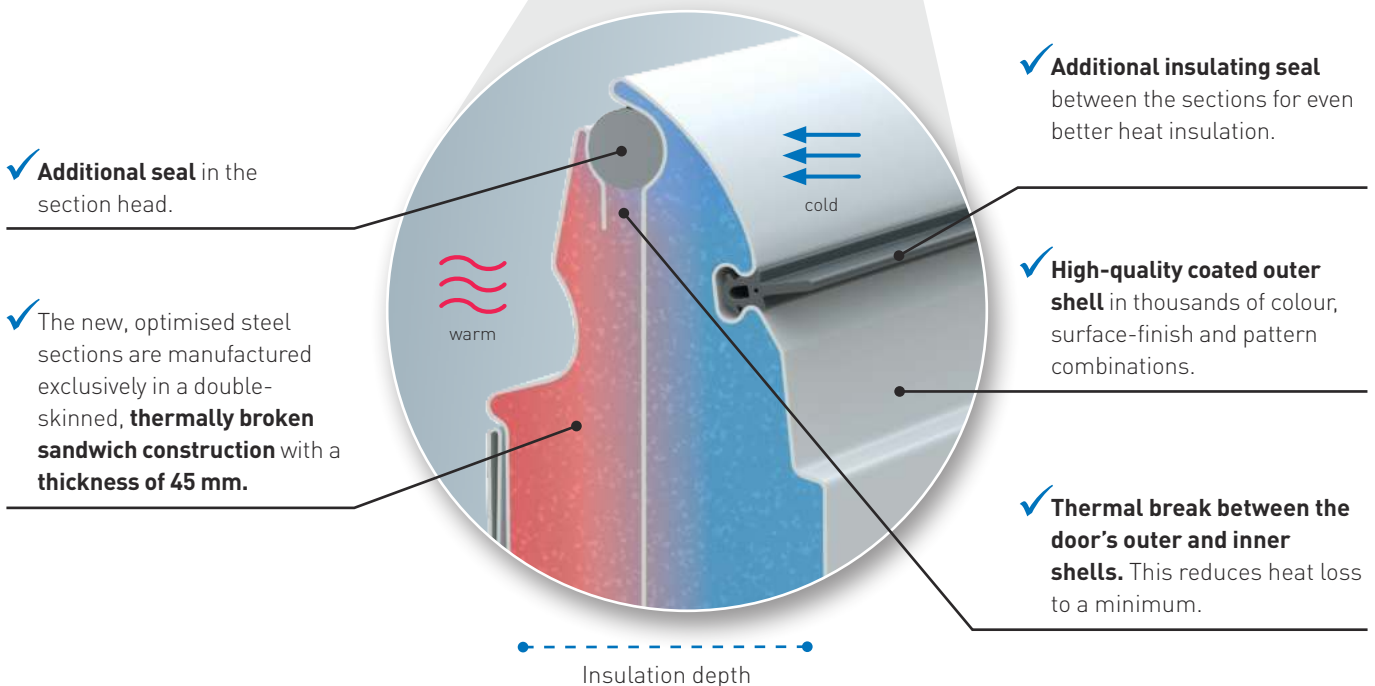

✓ **Additional seal** in the section head.

✓ The new, optimised steel sections are manufactured exclusively in a double-skinned, **thermally broken sandwich construction** with a **thickness of 45 mm**.