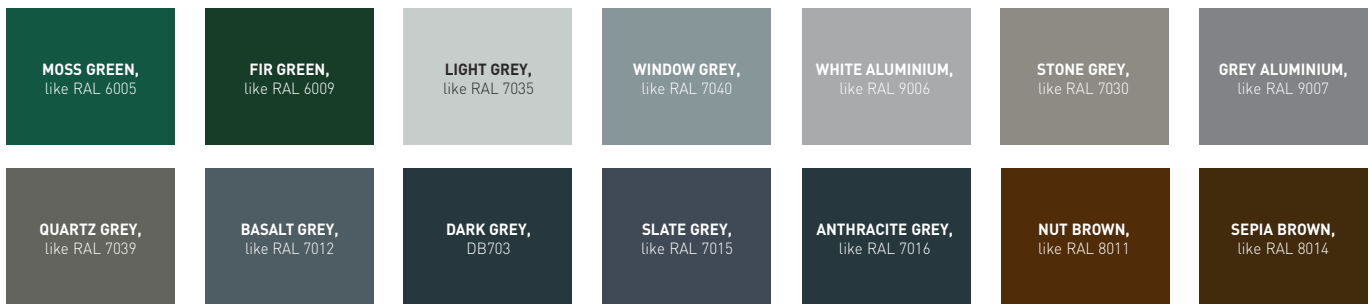

### Door surfaces

Our ISO 45 Evolution premium sectional doors are available on request in a subtle wood-grain texture or with an elegantly smooth Noblesse surface that repels dust and moisture:

Most of our surfaces are top coated

# SURFACES AND COLOURS FOR EVOLUTION PREMIUM SECTIONAL GARAGE DOORS

For further personalisation, you have a choice of 14 final paint coatings in the preferred col-ours, and almost all RAL colours.

## Modern and matt satin surface finishes