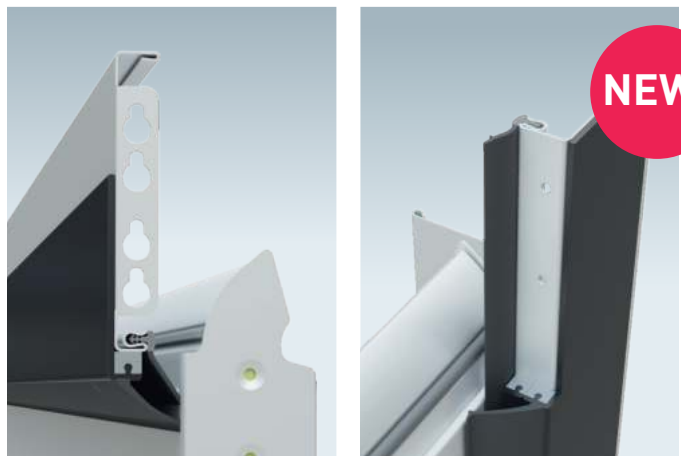

Up to 15% better insulation

With thermal optimisation on three sides and double seals, the new, optimised thermal door frame set, available on request, improves thermal insulation by up to 15%* (when mounted behind the opening). This performance is dependent on the door pattern and size. So the new thermal door frame set actively contributes to optimising the performance of the entire building.

* Performance dependent on door pattern and size.